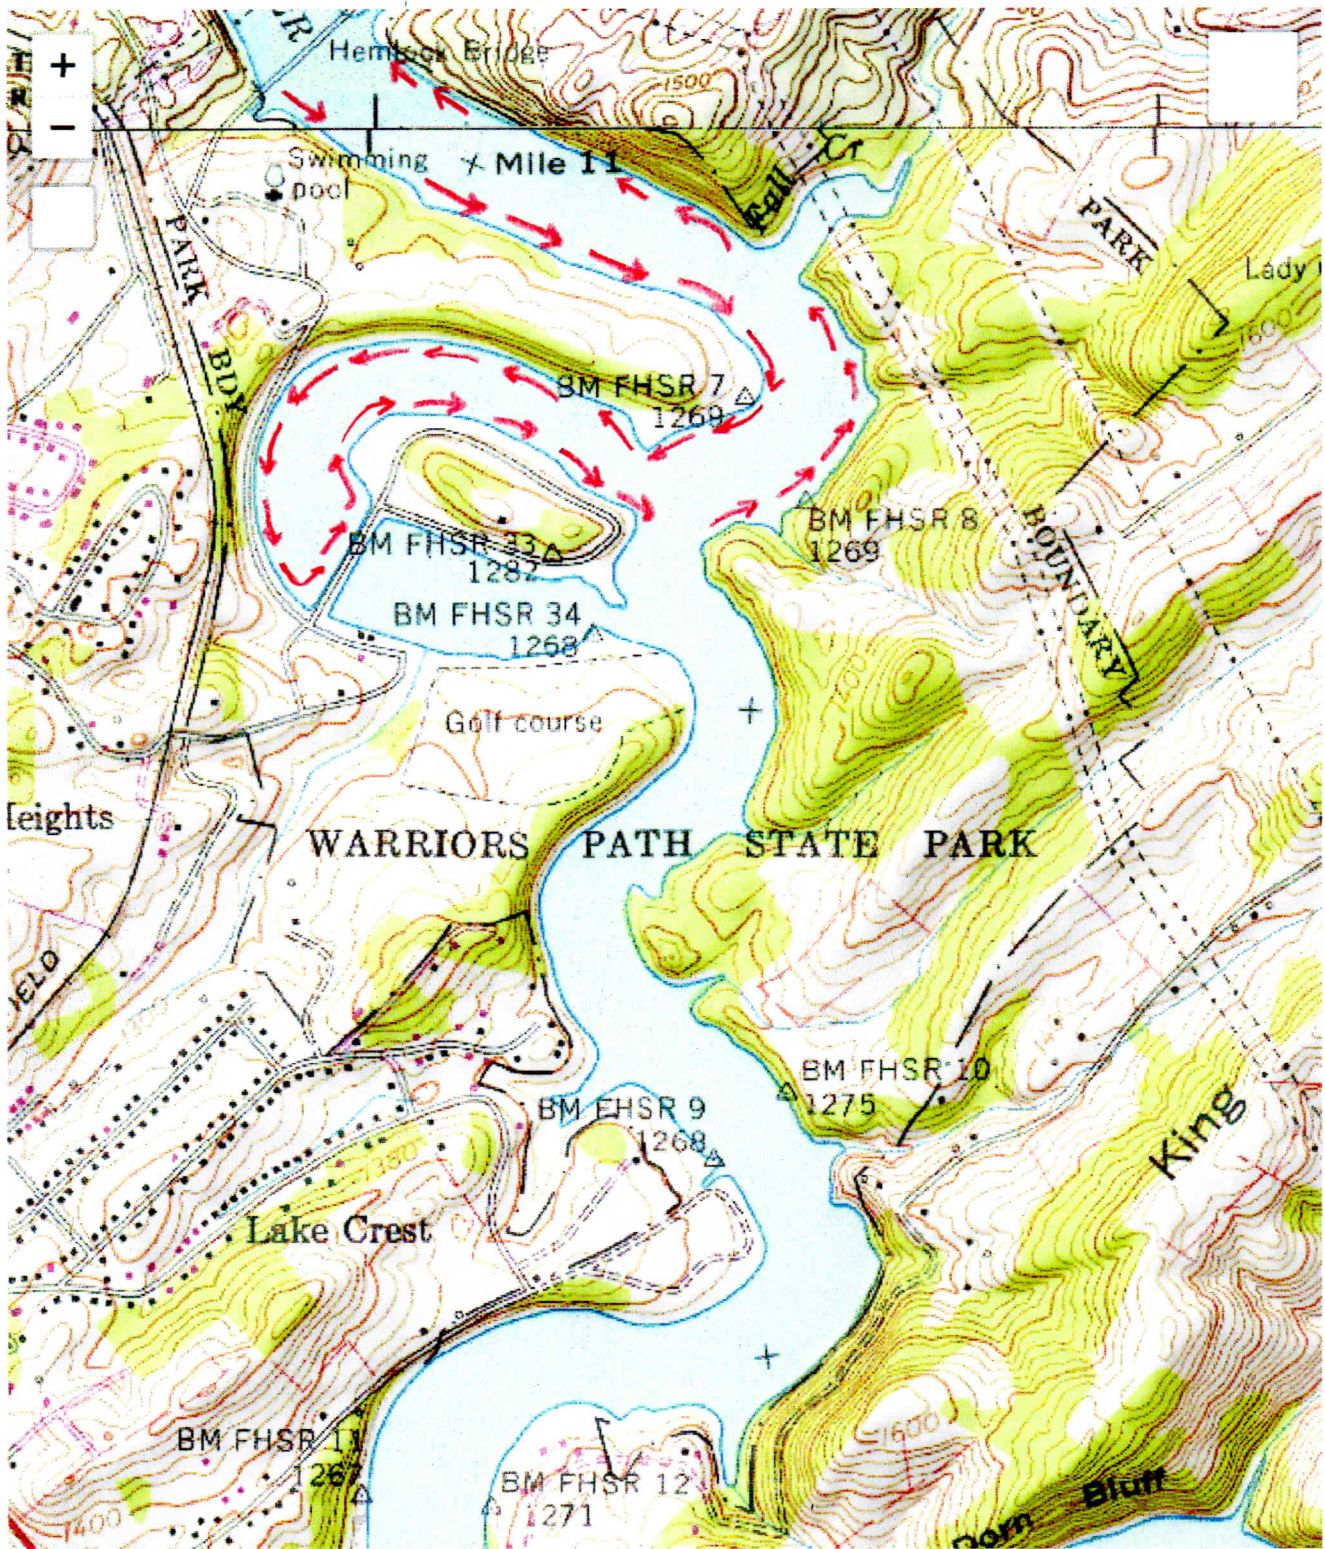

# HOLSTON ROWING CLUB TRAFFIC PATTERN

Fort Patrick Henry Lake Topo Map in Sullivan County Tennessee

→ TRAFFIC PATTERN

[Print this map](#)

Map provided by TopoZone.com

5/2020